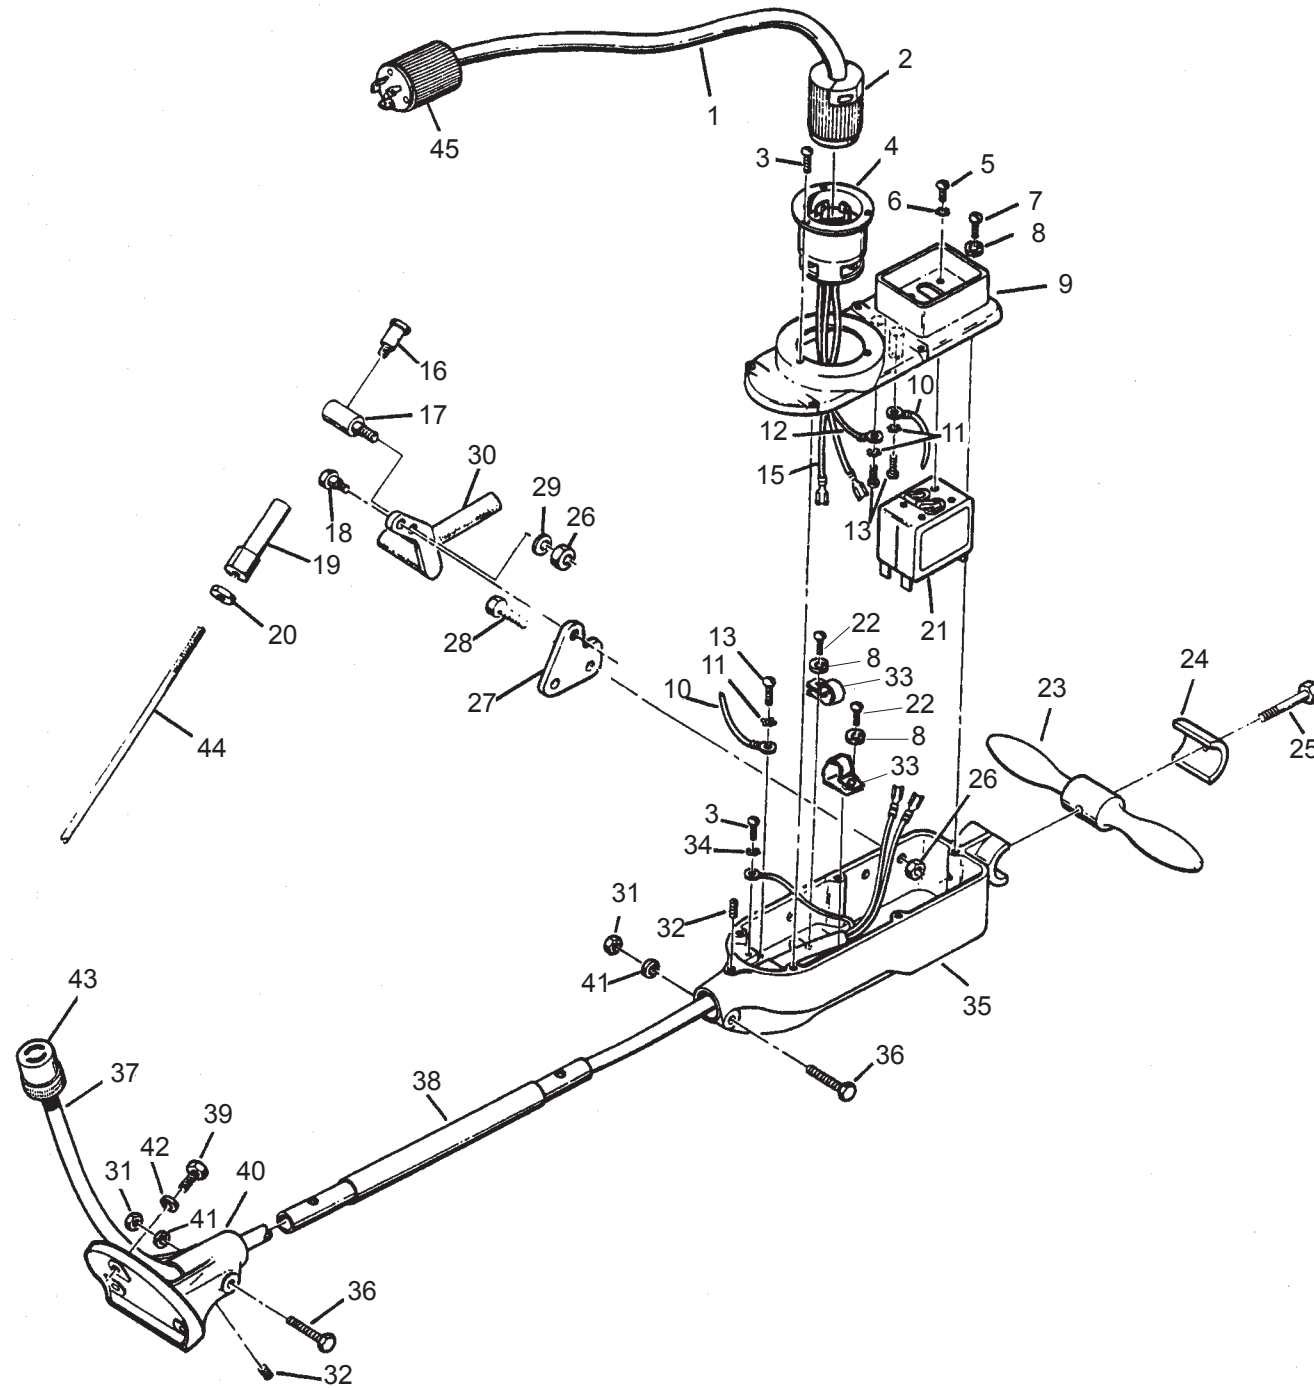

**Clarke
American Sanders**

**Model American 8 Floor Sander
Drawing #1 Handle Assembly 12/00**

**Clarke
American Sanders**

**Model American 8 Floor Sander
Drawing #1 Handle Assembly 11/09**

Ref No.	Part No	Description	Qty
1	ref.	Cord Set	1
2	41706A	Connector	1
3	962065	Screw - 8-32 x 1/4 Pn St Mach	4
4	43501A	Inlet - 20A, 250V	1
5	962070	Screw - 6-32 x 1/4 Pn St Mach	4
6	980607	Washer - #1106 Shakeproof	4
7	962794	Screw - 10-24 x 1	5
8	980650	Washer - 3/16 Lock	7
9	22127C	Cover - Switch Housing	1
10	48901A	Wire Ass'y - Green	1
11	980699	Washer - #1210 Shakeproof	3
12	48900A	Wire Assembly Ground	1
13	85393A	Screw - 10-24 x 1/4 Pn St Mach	3
		Intentionally Omitted	
15	49023A	Wire Ass'y - Black	2
16	80021A	Bolt 3/8 x 5/8	6
17	66151A	Pivot Control Rod	1
18	80022A	Bolt , Shoulder 1/2 x 5/8	1
19	67129A	Adjuster, Control Rod	2
20	920148	Nut 3/8 - 16	1
21	41411A	Switch - Circuit Breaker	1
22	85517A	Screw - 10-24x1/2	2
23	64405A	Handle - Steering	1
24	21904C	Clamp	1
25	85818A	Screw 5/16 -18x 2 1/2 Hex St	1
26	920284	Nut 1/4-20	2
27	66694A	Plate, Control Lever	1
28	85393A	Screw 1/4-2 x 1 1/4	2
29	980646	Washer 1/4	1
30	25602A	Lever, Control	1
31	920256	Nut - 5/16-18 Hex	3
32	86200A	Screw 3/8 -16 x 5/8 St St Dogpt	2
33	51074A	Clamp - Cord	2
34	980621	Washer - .1681 x .3700 SH 1108	1
35	20704C	Housing - Switch	1
36	85816A	Screw - 5/16 -18x1 1/4	2
37	41917A	Cord - Interconnecting	1
38	66116C	Pipe - Handle	1
39	962288	Screw - 3/8-16 X 1" Hex St Mach	3
40	21105C	Mount - Handle	1
41	980652	Washer -.319 x .586 x .078 St Lk	2
42	980638	Washer - 3/8 Lt Spring Type	3
43	41707A	Connector	1
44	67143A	Rod Control	1
45	45608A	Plug	1
[#]	56380639	Decal, Prop 65	1