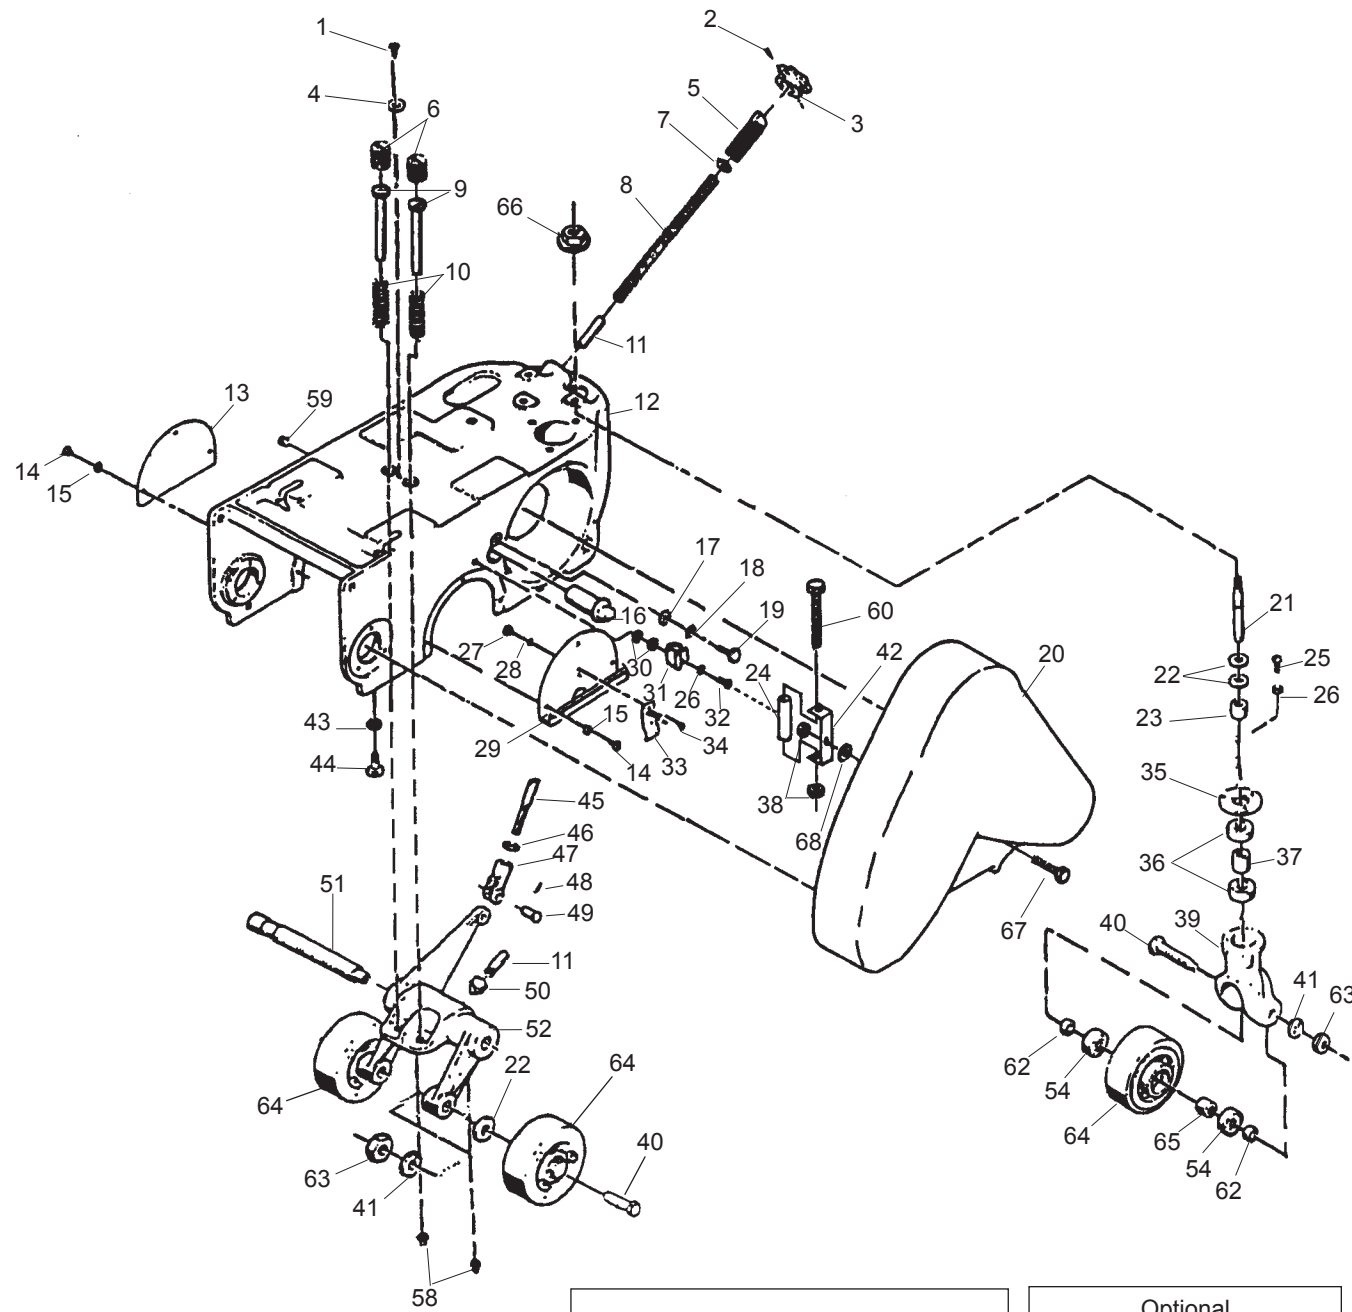

**Clarke
American Sanders**

**American 8 Floor Sander
Assembly Drawing #3 5/03**

**Clarke
American Sanders**

**American 8 Floor Sander
Assembly Drawing #3 5/03**

Ref. No	Part No.	Description	07032C	07105A	Ref. No	Description	07032C	07105A	
			07048C	07106A			07048C	07106A	
			Qty	Qty				Qty	Qty
1	962052	Screw - 10-24 x 1/2 Flt St Mach	1	1	37	67821A	Spacer	1	1
2	962161	Screw - 10-24 x 3/8 St St Cuppt	2	2	38	81102A	Nut, 1/4-20 ESNA	2	2
3	25200C	Knob - Hand	1	1	39	29403C	Yoke, Wheel	1	1
4	66912A	Retainer, Screw Adjusting	1	1	40	60101A	Axle	3	1
5	67309A	Screw	1	1	41	87101A	Washer	3	3
6	67312A	Screw	2	2	42	51071A	Bracket, Latch	1	1
7	87000A	Washer	1	1	43	920160	Nut 5/16 -18	1	1
8	67905A	Spring	1	1	44	86201A	Screw 7/16 -18 x 1"	1	1
9	66123A	Plunger, Spring	2	2	45	67143A	Rod, Control	1	1
10	67906A	Spring	2	2	46	920260	Nut 3/8 -16 x 5/16	1	1
11	67107A	Rod - Pivot	1	1	47	53917B	Clevis, Control Rod	1	1
12	23405B	Frame, Main	1	1	48	925036	Pin, Cotter 3/32 x 3/4	1	1
13	66628C	Plate, Cover Wheel	1	1	49	66503A	Pin, Fork	1	1
14	962015	Screw, 10-24 x 7/8 Pn St Mach	6	6	50	62000A	Nut, End	1	1
15	980650	Washer, Lock	6	6	51	67412A	Shaft, Control	1	1
16	62801A	Eccentric	1	1	52	21101A	Bracket, Truck Wheel	1	1
17	87007A	Washer, Control Shaft Eccentric	1	1	53	60547A	Axle	-	2
18	980614	Washer, #1114 Shakeproof	1	1	54	51225A	Bearing, Ball	6	6
19	85700A	Screw, 1/4-20 x 1" Hex	1	1	55	167312	Ring, Retainer	-	2
20	70224B	Kit Guard, Belt	1	1	56	60481A	Spacer	-	2
21	60715B	Bolt, Pivot	1	1	57	50992A	Wheel, Asm.	-	2
22	87003A	Washer, .59 x 1.00 x .09 Flat	4	3	58	54000A	Fitting, Lub	2	2
23	67812A	Spacer, Bracket	1	1	59	57101A	Plug, Soft	1	1
24	51069A	Tube, Latch	1	1	60	60544A	Spacer	2	2
25	962823	Screw, 1/4-20 x 1/2 Pn St Mach	3	3	62	67810A	Spacer	2	2
26	980657	Washer, 17/64 I x 31/64 O x 1/16	4	4	63	920196	Nut, 1/2 - 13	3	3
27	920112	Nut, #6-32 Hex	2	2	64	59928A	Wheel (Steel)	3	-
28	980607	Washer, #1106 Shakeproof	2	2	[ ]	10243A	Kit, Wheel (Urethane)(Optional)	-	-
29	66627A	Cover, Truck Wheel	1	1	65	67817A	Spacer	1	-
30	87004A	Washer, Fit St	2	2	66	81209A	Nut, 1/2-13 Flange	1	1
31	61600A	Clip, Dust	1	1	67	85806A	Screw, 1/4-20 x 3/4	1	1
32	962983	Screw, 1/4-20 x 5/8 Pn St Mach	1	1	68	87007A	Washer, 1/4- 3/4 x .06	1	1
33	63904A	Clamp, Belt Guard	1	1	69	61333A	Wheel, Caster 4"	-	2
34	85313C	Screw, 6-32 x 3/8 Pn St Mach	2	2	70	51226A	Bearing	-	4
35	66913A	Retainer, Bearing	1	1	71	747304	Ring, Retaining	-	2
36	51112A	Bearing, Ball	2	2	72	61355A	Spacer	-	2

[ ] = Not Shown