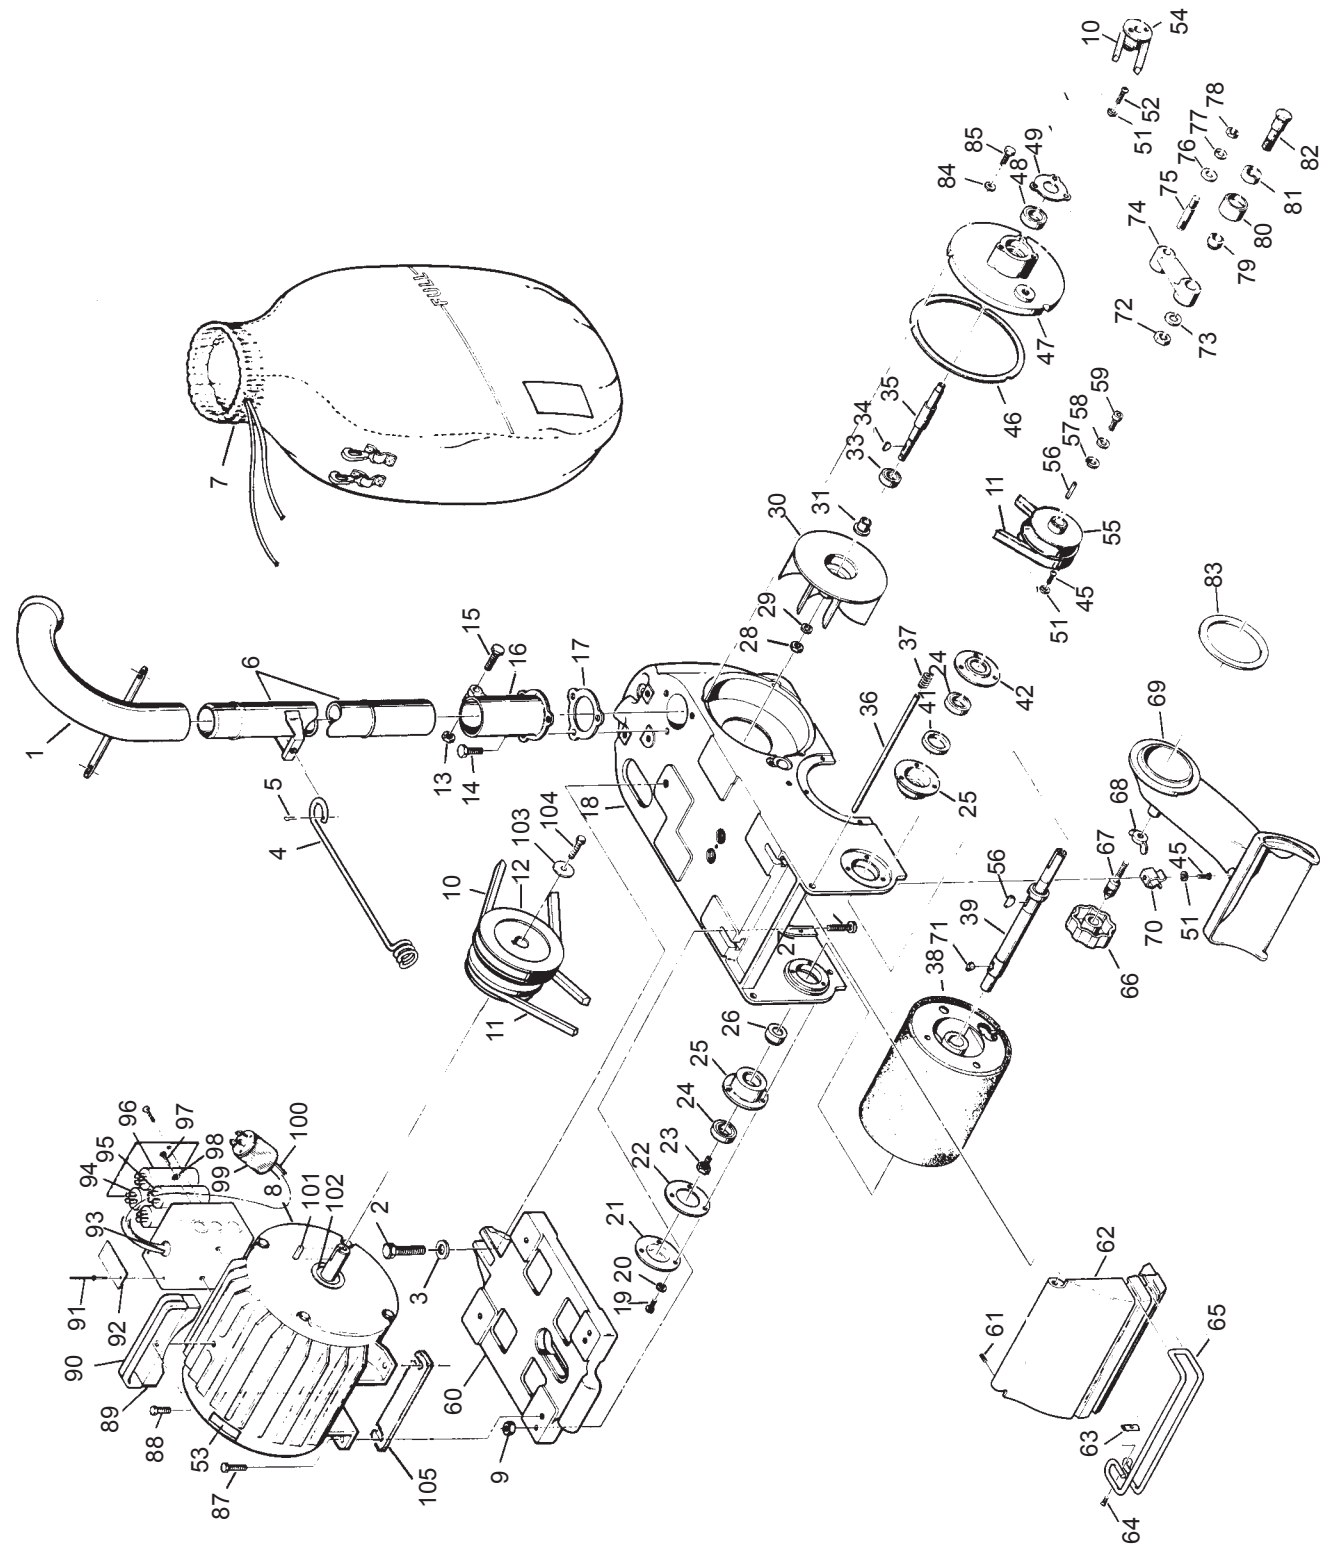

Ref #	Part No.	Description	Qty	Ref #	Part No.	Description	Qty
1	62800A	Pipe - Ass'y	1	52	962823	Screw - 1/4 - 20 x 1/2 Pn St Mach	3
2	85706A	Screw - 1/2 - 13 x 1 1/4 Hex St	1	53	77234A	Label, Lifting Warning	1
3	87006A	Washer - .56 X 1.38 X .11 Flat	1	54	66169A	Pulley - Fan Shaft	1
4	60401A	Arm - Cable	1	55	66167A	Pulley - Drum	1
5	925036	Pin - Cotter	1	56	80501A	Key - 5/16 Sq. x 1.25	2
6	66110A	Pipe Ass'y	1	57	68703A	Washer - Drum Pulley	1
7	50954A	Dust - Bag	1	58	980652	Washer - .319 x .586 x .078	1
8	44639A	Motor 230/60	1	59	962258	Screw - 5/16 - 18 x 1" Soc Cap	1
	44640A	Motor 240/50	1	60	26107C	Platform Motor	1
9	920260	Nut - 3/8 - 16 x 5/16 Hex	2	61	962262	Screw - 8-32 x 1/4 St St Cup Pt	1
10	50920A	Belt - V	1	62	22101A	Cover - Drum	1
11	51024A	Belt - V	1	63	62404A	Clamp - Bumper Rear	1
12	66168A	Pulley - Motor	1	64	962348	Screw - 10-24 x 1/2 Flat St Cap	1
13	920256	Nut 5/16 - 18 Hex	1	65	31210A	Bumper - Drum Cover	1
14	85820A	Screw - 3/8 - 16 x 5/8 Hex St Cap	3	66	26900A	Ring - Lock-Pan-Dust	1
15	85816A	Screw - 5/16 - 18 x 1 1/4 Hex St Fit	1	67	67311A	Screw	1
16	27801C	Support - Dust Pipe	1	68	81900A	Nut - 7/16 - 14 Hex St	1
17	34223A	Gasket - Pipe Support	1	69	26100A	Pan - Dust	1
18	23405B	Frame - Main	1	70	61600A	Clip - Dust	1
19	962016	Screw - 10-24 x 1/2 Pn St Mach	3	71	65301A	Key #606	1
20	980650	Washer - 1941 x 3230 x 040 Lk	3	72	920280	Nut - 7/8 - 18 x 3/8 Hex Jam	1
21	62608C	Cover - Housing Drum	1	73	87102A	Washer - .62 x 1.09 x .16	1
22	54305A	Gasket	1	74	20400B	Arm Idler	1
23	67316A	Screw - Drum Lock	1	75	68000A	Stud - Idler	1
24	51110A	Bearing - Ball	2	76	87005A	Washer - .52 x 1.00 x 1.00	1
25	64703A	Housing - Bearing Shaft	2	77	87101A	Washer - .50 X .12 Lock St	1
26	67811A	Spacer - Drum	1	78	920132	Nut - 1/2-20 Hex Jam	1
27	69032A	Screw - Motor Locating	2	79	67813A	Spacer - Idler Bearing	1
28	81202A	Nut - 1/16 - 14 Hex L.H.	1	80	67701A	Sleeve - Idler	1
29	87002A	Washer - .47 x .94 x .06 Flat St	1	81	902550	Bearing	1
30	23301A	Fan	1	82	67317A	Shaft - Idler	1
31	61602A	Collar	1	83	34222A	Gasket - Pan Dust	1
		Intentionally Omitted		84	980651	Washer - 11/32 x 11/160 x 1/16	3
33	902567	Bearing Ball	1	85	85811A	Screw - 5/8 - 18 x 3/4	3
34	65302A	Key - 1/8 x 1/2 #3 Woodruff	1	86	962103	Screw - 5/16 - 18 x 3/8	2
35	67411A	Shaft - Fan	1	87	962216	Screw - 3/16 - 16 x 1/4	4
36	67414A	Shaft - Drum Cover	1	88	962870	Screw - 3/8 - 16 x 1	1
37	67911A	Spring	1	89	64460A	Handle Motor	1
38	13501A	Drum - RM	1	90	32357A	Cover Handle	2
39	67425A	Shaft Drum	1	91	930087	Rivet	2
NI	18601A	Shaft Ass'y Drum includes 56, 39, 71	(1)	92	74044A	Plate Safety	1
41	67313A	Spacer - Drum Bearing	1	93	697502	Strain Relief	1
42	66918A	Retainer - Bearing	1	94	41305A	Capacitor Start	2
		Intentionally Omitted		95	41304A	Capacitor Run	1
		Intentionally Omitted		96	47378A	Switch Start	1
		Intentionally Omitted		97	962823	Screw - 1/4-20 x 1/2	2
45	962983	Screw - 1/4-20 x 5/8 Pn St Mach	4	98	980614	Washer	2
46	34225A	Gasket - Plate Support	1	99	45604A	Plug Locking	1
47	26503C	Plate Support - Fan	1	100	41945A	Cord Motor	1
48	51111A	Bearing Ball	1	101	915098	Key 1/4-52 x 1 1/2	1
49	62001A	Cap - Bearing	1	102	57712A	Ring Retaining	1
[ ]	38109A	Seal Dust Pipe	1	103	87034A	Retainer Pulley	1
51	980657	Washer - 7/64 I x 31/64 O x 1/16	7	104	962288	Screw 7/8 - 16 x 1	1
				105	67642A	Shim, Motor	4