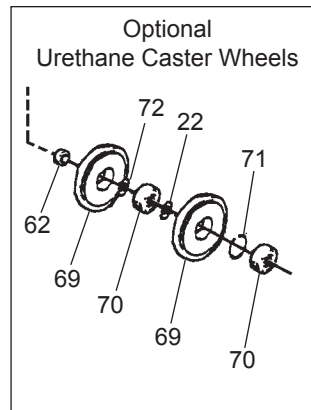

**Clarke
American Sanders**

**American 8 Floor Sander
Assembly Drawing #3 5/03**

**Clarke
American Sanders**

**American 8 Floor Sander
Assembly Drawing #3 5/03**

Ref. No	Part No.	Description	07032C	07105A	Ref. No	Description	07032C	07105A	
			07048C	07106A			07048C	07106A	
			Qty	Qty				Qty	Qty
1	962052	Screw - 10-24 x 1/2 Flt St Mach	1	1	37	67821A	Spacer	1	1
2	962161	Screw - 10-24 x 3/8 St St Cuppt	2	2	38	81102A	Nut, 1/4-20 ESNA	2	2
3	25200C	Knob - Hand	1	1	39	29403C	Yoke, Wheel	1	1
4	66912A	Retainer, Screw Adjusting	1	1	40	60101A	Axle	3	1
5	67309A	Screw	1	1	41	87101A	Washer	3	3
6	67312A	Screw	2	2	42	51071A	Bracket, Latch	1	1
7	87000A	Washer	1	1	43	920160	Nut 5/16 -18	1	1
8	67905A	Spring	1	1	44	86201A	Screw 7/16 -18 x 1"	1	1
9	66123A	Plunger, Spring	2	2	45	67143A	Rod, Control	1	1
10	67906A	Spring	2	2	46	920260	Nut 3/8 -16 x 5/16	1	1
11	67107A	Rod - Pivot	1	1	47	53917B	Clevis, Control Rod	1	1
12	23405B	Frame, Main	1	1	48	925036	Pin, Cotter 3/32 x 3/4	1	1
13	66628C	Plate, Cover Wheel	1	1	49	66503A	Pin, Fork	1	1
14	962015	Screw, 10-24 x 7/8 Pn St Mach	6	6	50	62000A	Nut, End	1	1
15	980650	Washer, Lock	6	6	51	67412A	Shaft, Control	1	1
16	62801A	Eccentric	1	1	52	21101A	Bracket, Truck Wheel	1	1
17	87007A	Washer, Control Shaft Eccentric	1	1	53	60547A	Axle	-	2
18	980614	Washer, #1114 Shakeproof	1	1	54	51225A	Bearing, Ball	6	6
19	85700A	Screw, 1/4-20 x 1" Hex	1	1	55	167312	Ring, Retainer	-	2
20	70224B	Kit Guard, Belt	1	1	56	60481A	Spacer	-	2
21	60715B	Bolt, Pivot	1	1	57	50992A	Wheel, Asm.	-	2
22	87003A	Washer, .59 x 1.00 x .09 Flat	4	3	58	54000A	Fitting, Lub	2	2
23	67812A	Spacer, Bracket	1	1	59	57101A	Plug, Soft	1	1
24	51069A	Tube, Latch	1	1	60	60544A	Spacer	2	2
25	962823	Screw, 1/4-20 x 1/2 Pn St Mach	3	3	62	67810A	Spacer	2	2
26	980657	Washer, 17/64 I x 31/64 O x 1/16	4	4	63	920196	Nut, 1/2 - 13	3	3
27	920112	Nut, #6-32 Hex	2	2	64	59928A	Wheel (Steel)	3	-
28	980607	Washer, #1106 Shakeproof	2	2	[ ]	10243A	Kit, Wheel (Urethane)(Optional)	-	-
29	66627A	Cover, Truck Wheel	1	1	65	67817A	Spacer	1	-
30	87004A	Washer, Fit St	2	2	66	81209A	Nut, 1/2-13 Flange	1	1
31	61600A	Clip, Dust	1	1	67	85806A	Screw, 1/4-20 x 3/4	1	1
32	962983	Screw, 1/4-20 x 5/8 Pn St Mach	1	1	68	87007A	Washer, 1/4- 3/4 x .06	1	1
33	63904A	Clamp, Belt Guard	1	1	69	61333A	Wheel, Caster 4"	-	2
34	85313C	Screw, 6-32 x 3/8 Pn St Mach	2	2	70	51226A	Bearing	-	4
35	66913A	Retainer, Bearing	1	1	71	747304	Ring, Retaining	-	2
36	51112A	Bearing, Ball	2	2	72	61355A	Spacer	-	2

[ ] = Not Shown