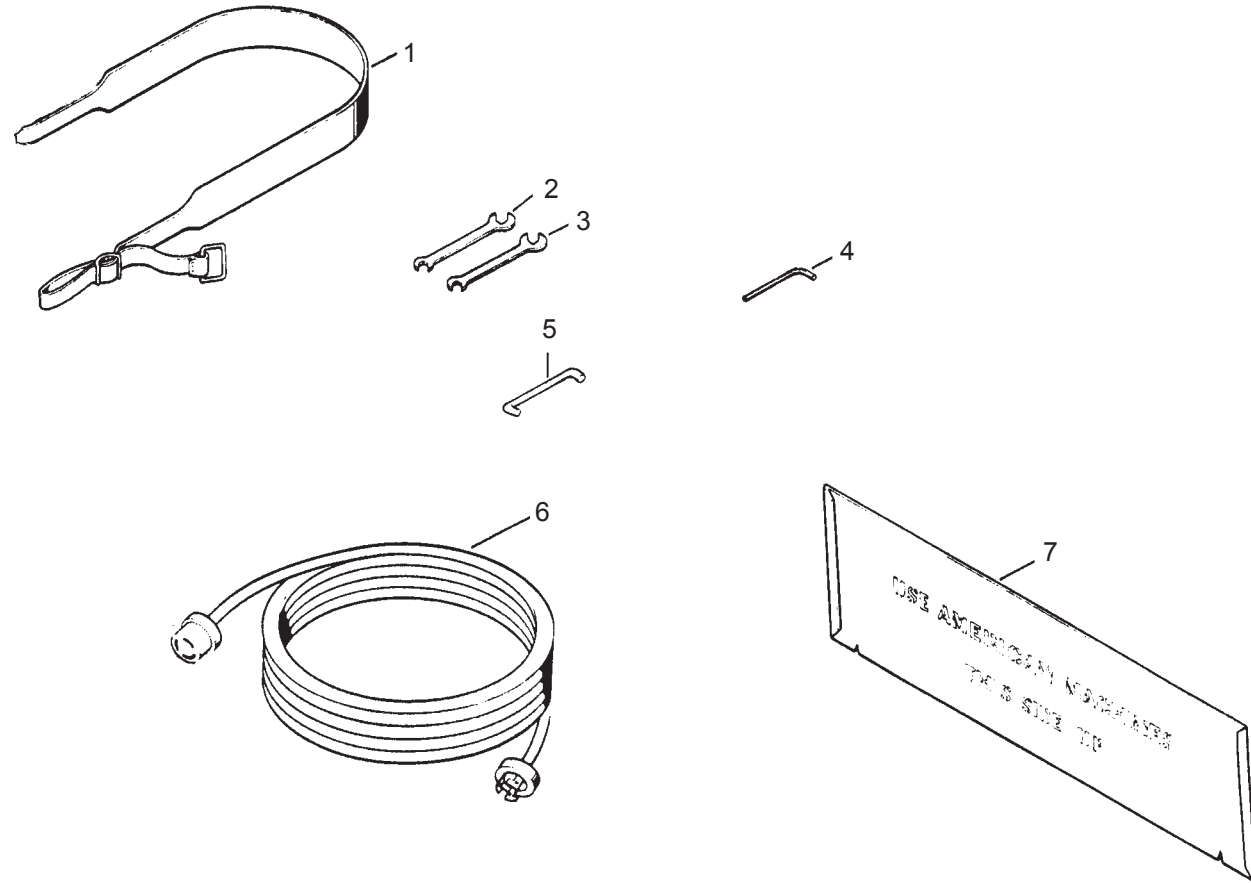

Clarke
American Sanders

American 8 Floor Sander
Accessories Drawing & Parts List #4 12/00

Ref. #	Part No.	Description	Qty
1	60724A	Belt, Operating	1
2	59811A	Wrench, End $\frac{3}{4}$ x $\frac{7}{16}$	1
3	59810A	Wrench, End $\frac{9}{16}$ x $\frac{7}{16}$	2
4	59815A	Wrench $\frac{1}{32}$	1
5	64415A	Handle, Carrying	1
6	42201A	Cord Set 230V 60Hz	1
	40010A	Cable Australia	1
7	68315A	Template	1