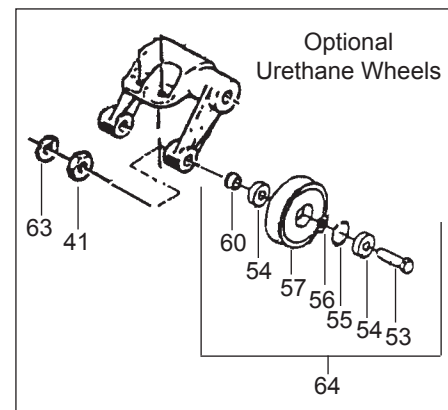

**Clarke
American Sanders**

**American 8 Floor Sander
Assembly Drawing #3 5/03**

**Clarke
American Sanders**

**American 8 Floor Sander
Assembly Drawing #3 5/03**

Ref. No	Part No.	Description	07032C	07105A	Ref. No	Description	07032C	07105A	
			07048C	07106A			07048C	07106A	
			Qty	Qty				Qty	Qty
1	962052	Screw - 10-24 x 1/2 Flt St Mach	1	1	37	67821A	Spacer	1	1
2	962161	Screw - 10-24 x 3/8 St St Cuppt	2	2	38	81102A	Nut, 1/4-20 ESNA	2	2
3	25200C	Knob - Hand	1	1	39	29403C	Yoke, Wheel	1	1
4	66912A	Retainer, Screw Adjusting	1	1	40	60101A	Axle	3	1
5	67309A	Screw	1	1	41	87101A	Washer	3	3
6	67312A	Screw	2	2	42	51071A	Bracket, Latch	1	1
7	87000A	Washer	1	1	43	920160	Nut 5/16 -18	1	1
8	67905A	Spring	1	1	44	86201A	Screw 7/16 -18 x 1"	1	1
9	66123A	Plunger, Spring	2	2	45	67143A	Rod, Control	1	1
10	67906A	Spring	2	2	46	920260	Nut 3/8 -16 x 5/16	1	1
11	67107A	Rod - Pivot	1	1	47	53917B	Clevis, Control Rod	1	1
12	23405B	Frame, Main	1	1	48	925036	Pin, Cotter 3/32 x 3/4	1	1
13	66628C	Plate, Cover Wheel	1	1	49	66503A	Pin, Fork	1	1
14	962015	Screw, 10-24 x 7/8 Pn St Mach	6	6	50	62000A	Nut, End	1	1
15	980650	Washer, Lock	6	6	51	67412A	Shaft, Control	1	1
16	62801A	Eccentric	1	1	52	21101A	Bracket, Truck Wheel	1	1
17	87007A	Washer, Control Shaft Eccentric	1	1	53	60547A	Axle	-	2
18	980614	Washer, #1114 Shakeproof	1	1	54	51225A	Bearing, Ball	6	6
19	85700A	Screw, 1/4-20 x 1" Hex	1	1	55	167312	Ring, Retainer	-	2
20	70224B	Kit Guard, Belt	1	1	56	60481A	Spacer	-	2
21	60715B	Bolt, Pivot	1	1	57	50992A	Wheel, Asm.	-	2
22	87003A	Washer, .59 x 1.00 x .09 Flat	4	3	58	54000A	Fitting, Lub	2	2
23	67812A	Spacer, Bracket	1	1	59	57101A	Plug, Soft	1	1
24	51069A	Tube, Latch	1	1	60	60544A	Spacer	2	2
25	962823	Screw, 1/4-20 x 1/2 Pn St Mach	3	3	62	67810A	Spacer	2	2
26	980657	Washer, 17/64 I x 31/64 O x 1/16	4	4	63	920196	Nut, 1/2 - 13	3	3
27	920112	Nut, #6-32 Hex	2	2	64	59928A	Wheel (Steel)	3	-
28	980607	Washer, #1106 Shakeproof	2	2	[ ]	10243A	Kit, Wheel (Urethane)(Optional)	-	-
29	66627A	Cover, Truck Wheel	1	1	65	67817A	Spacer	1	-
30	87004A	Washer, Fit St	2	2	66	81209A	Nut, 1/2-13 Flange	1	1
31	61600A	Clip, Dust	1	1	67	85806A	Screw, 1/4-20 x 3/4	1	1
32	962983	Screw, 1/4-20 x 5/8 Pn St Mach	1	1	68	87007A	Washer, 1/4- 3/4 x .06	1	1
33	63904A	Clamp, Belt Guard	1	1	69	61333A	Wheel, Caster 4"	-	2
34	85313C	Screw, 6-32 x 3/8 Pn St Mach	2	2	70	51226A	Bearing	-	4
35	66913A	Retainer, Bearing	1	1	71	747304	Ring, Retaining	-	2
36	51112A	Bearing, Ball	2	2	72	61355A	Spacer	-	2

[ ] = Not Shown